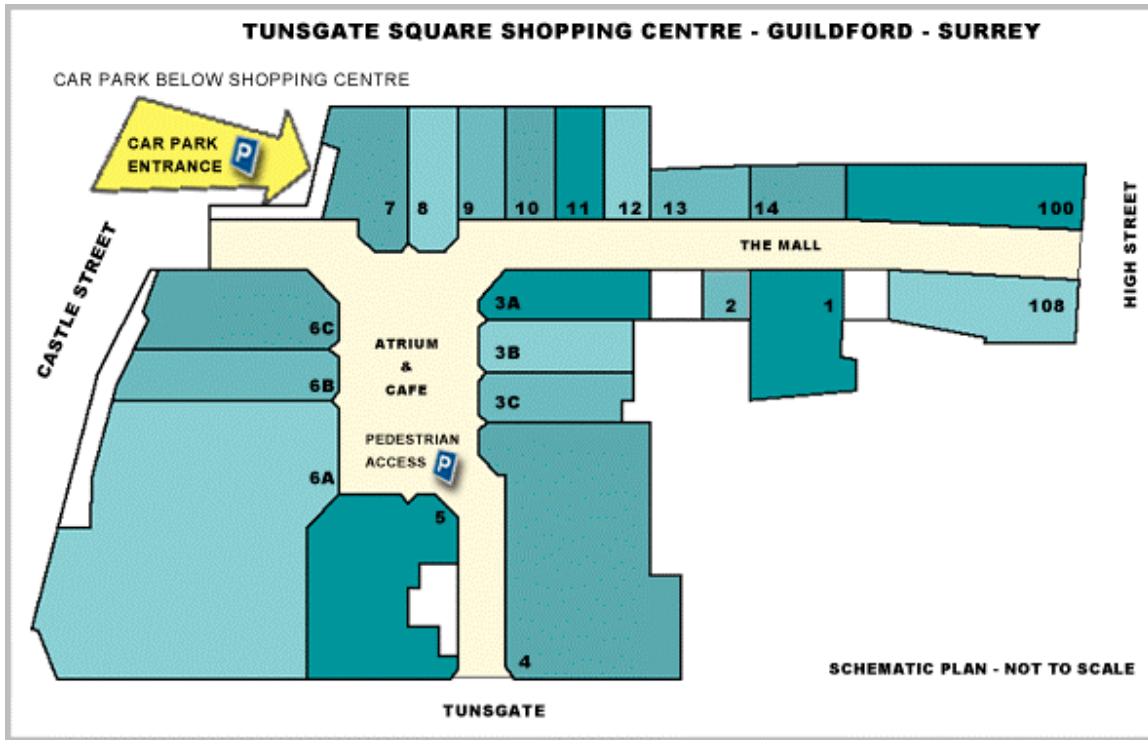

TUNSGATE SQUARE SHOPPING CENTRE PLANS

BUILDING PLANS

High Street level rising to Castle Street level

Tunsgate level

Important notice: These are schematic plans, not to scale